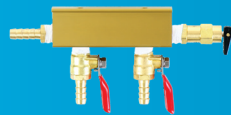

GRAY CUTOUT WIRE
Shelves

BOTTLE
Organizers

WINE
Shelves

*Black shelves and organizers also available

LOCKS

BARREL
Lock

RATCHET
Lock

2-WAY
Manifold

3-WAY
Manifold

4-WAY
Manifold

ADDITIONAL ACCESSORIES

Spill Pan & Grate
7" | 11" | 15" | 19" | 23" | 27" | 31" | 35"

Draft Column
Hole Cover

Access
Port

Drain Bottle &
Hanger Bracket

CO₂
Pressure Regulator