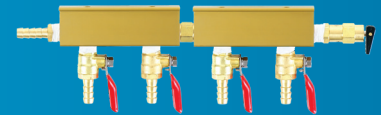

GRAY CUTOUT WIRE
Shelves

BOTTLE
Organizers

WINE
Shelves

*Black shelves and organizers also available

LOCKS

BARREL
Lock

RATCHET
Lock

2-WAY
Manifold

3-WAY
Manifold

4-WAY
Manifold

ADDITIONAL ACCESSORIES

Spill Pan & Grate
7" | 11" | 15" | 19" | 23" | 27" | 31" | 35"

Draft Column
Hole Cover

Access
Port

Drain Bottle &
Hanger Bracket

CO₂
Pressure Regulator